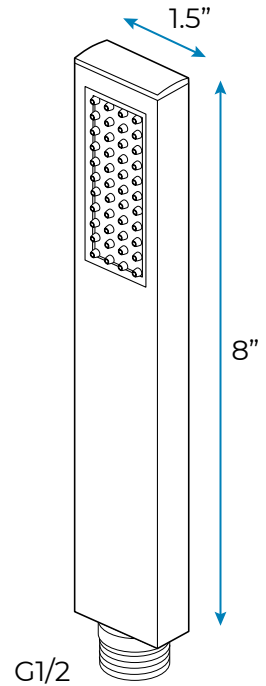

- Shower Panel /Hose Material: 304 Stainless Steel
- Shower Head Size: 800*600 mm
- Showerheads Install: Embedded Ceiling Mounted
- Concealed Mixer Install: Wall-Mounted
- LED Shower Head Functions: Rainfall, Waterfall, Mist
- Water Pressure: 0.3 MPA
- Water Flow: 16L/min~28L/min
- Shower Accessories Material: Brass
- LED Light: Need to Connect Power
- Shower Hose Length: 1.5M
- AC: 100-265V 50/60Hz
- Music: Need Bluetooth

Kinds of color **64**
temperature adjustable

WiFi
Built-in WIFI
Phone control color

Color software App install instruction
download name: **Smart Life**

All dimensions and specifications are nominal and may vary. Use actual products for accuracy in critical situations.

Shower Mixer

Product shown is only for installation display purpose

Hand Shower

Shower Mixer Connections

Spout

Body Jet

FEATURES

- Material: Brass
- Base Plate Height: 5-1/8"
- Base Plate Width: 5-1/8"
- Jet Surface Area: 3-1/8"
- Surface Depth: 1/4"
- Adjustment Angle: 5°
- Male NPT Connection: 1/2"
- Maximum Flow Rate: 2.5 GPM (9.5L/min) max @ 80 psi