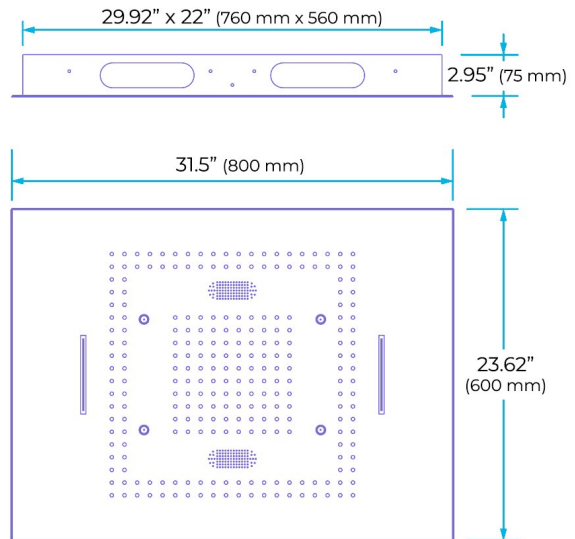

WATERFALL RAINFALL MIST THERMOSTATIC LED PHONE CONTROLLED RECESSED CEILING MOUNT GOLD SHOWER SYSTEM WITH JETTED BODY SPRAYS AND HANDHELD SHOWER SPECIFICATIONS

Shower Head

Product shown is only for installation display purpose

- Shower Panel /Hose Material: 304 Stainless Steel
- Shower Head Size: 800*600 mm
- Showerheads Install: Embedded Ceiling Mounted
- Concealed Mixer Install: Wall-Mounted
- LED Shower Head Functions: Rainfall, Waterfall, Mist
- Water Pressure: 0.3 MPA
- Water Flow: 16L/min~28L/min
- Shower Accessories Material: Brass
- LED Light: Need to Connect Power
- Shower Hose Length: 1.5M
- AC: 100-265V 50/60Hz
- Music: Need Bluetooth

Shower Mixer

Product shown is only for installation display purpose

Hand Shower

Shower Mixer Connections

Spout

Body Jet

FEATURES

- Material: Brass
- Base Plate Height: 5-1/8"
- Base Plate Width: 5-1/8"
- Jet Surface Area: 3-1/8"
- Surface Depth: 1/4"
- Adjustment Angle: 5°
- Male NPT Connection: 1/2"
- Maximum Flow Rate: 2.5 GPM (9.5L/min) max @ 80 psi