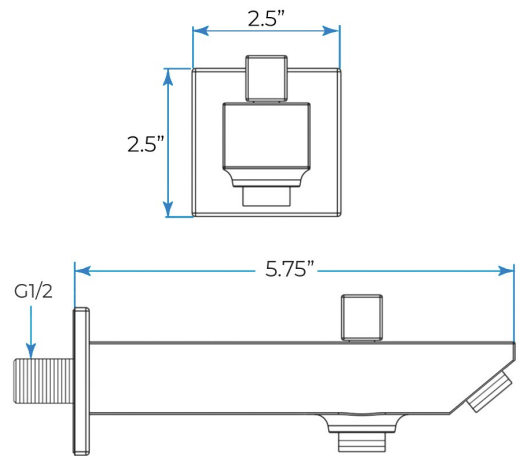

- Shower Panel /Hose Material: 304 Stainless Steel
- Shower Head Size: 800*600 mm
- Showerheads Install: Embedded Ceiling Mounted
- Concealed Mixer Install: Wall-Mounted
- LED Shower Head Functions: Rainfall, Waterfall, Mist
- Water Pressure: 0.3 MPA
- Water Flow: 16L/min~28L/min
- Shower Accessories Material: Brass
- LED Light: Need to Connect Power
- Shower Hose Length: 1.5M
- AC: 100-265V 50/60Hz
- Music: Need Bluetooth

Shower Mixer

Product shown is only for installation display purpose

Hand Shower

Shower Mixer Connections

Spout

Body Jet

FEATURES

- Material: Brass
- Base Plate Height: 5-1/8"
- Base Plate Width: 5-1/8"
- Jet Surface Area: 3-1/8"
- Surface Depth: 1/4"
- Adjustment Angle: 5°
- Male NPT Connection: 1/2"
- Maximum Flow Rate: 2.5 GPM (9.5L/min) max @ 80 psi