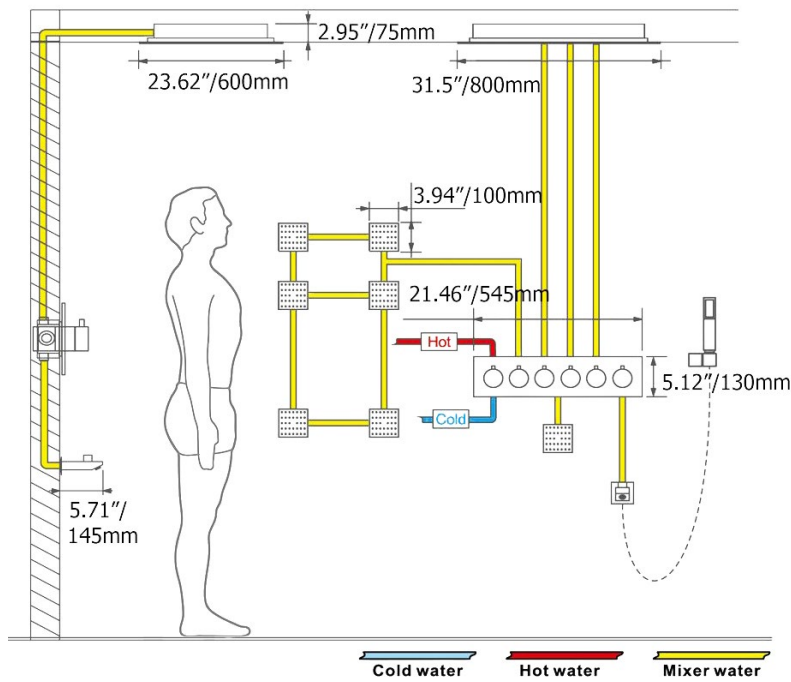

WATERFALL RAINFALL MIST THERMOSTATIC LED PHONE CONTROLLED RECESSED CEILING MOUNT GOLD SHOWER SYSTEM WITH JETTED BODY SPRAYS AND HANDHELD SHOWER SPECIFICATIONS

Shower Head

Product shown is only for installation display purpose

- Shower Panel /Hose Material: 304 Stainless Steel
- Shower Head Size: 800*600 mm
- Showerheads Install: Embedded Ceiling Mounted
- Concealed Mixer Install: Wall-Mounted
- LED Shower Head Functions: Rainfall, Waterfall, Mist
- Water Pressure: 0.3 MPA
- Water Flow: 16L/min~28L/min
- Shower Accessories Material: Brass
- LED Light: Need to Connect Power
- Shower Hose Length: 1.5M
- AC: 100-265V 50/60Hz
- Music: Need Bluetooth

Kinds of color **64**
temperature adjustable

WiFi
Built-in WIFI
Phone control color

Color software App install instruction
download name: **Smart Life**

All dimensions and specifications are nominal and may vary. Use actual products for accuracy in critical situations.

Shower Mixer

Product shown is only for installation display purpose

Hand Shower

Shower Mixer Connections

Spout

Body Jet

FEATURES

- Material: Brass
- Base Plate Height: 5-1/8"
- Base Plate Width: 5-1/8"
- Jet Surface Area: 3-1/8"
- Surface Depth: 1/4"
- Adjustment Angle: 5°
- Male NPT Connection: 1/2"
- Maximum Flow Rate: 2.5 GPM (9.5L/min) max @ 80 psi