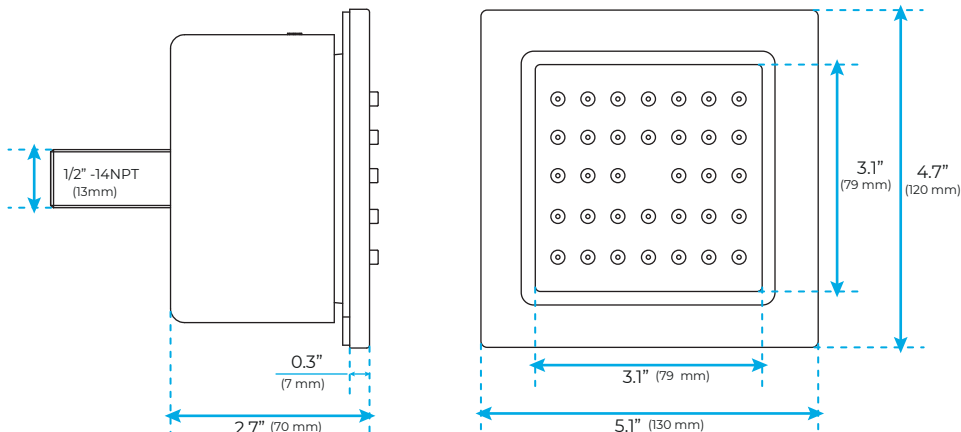

- Shower Panel /Hose Material: 304 Stainless Steel
- Shower Head Size: 800*600 mm
- Showerheads Install: Embedded Ceiling Mounted
- Concealed Mixer Install: Wall-Mounted
- LED Shower Head Functions: Rainfall, Waterfall, Mist
- Water Pressure: 0.3 MPA
- Water Flow: 16L/min~28L/min
- Shower Accessories Material: Brass
- LED Light: Need to Connect Power
- Shower Hose Length: 1.5M
- AC: 100-265V 50/60Hz
- Music: Need Bluetooth

Kinds of color **64**
temperature adjustable

WiFi
Built-in WIFI
Phone control color

Color software App install instruction
download name: **Smart Life**

All dimensions and specifications are nominal and may vary. Use actual products for accuracy in critical situations.

Shower Mixer

Product shown is only for installation display purpose

Hand Shower

Shower Mixer Connections

Spout

Body Jet

FEATURES

- Material: Brass
- Base Plate Height: 5-1/8"
- Base Plate Width: 5-1/8"
- Jet Surface Area: 3-1/8"
- Surface Depth: 1/4"
- Adjustment Angle: 5°
- Male NPT Connection: 1/2"
- Maximum Flow Rate: 2.5 GPM (9.5L/min) max @ 80 psi