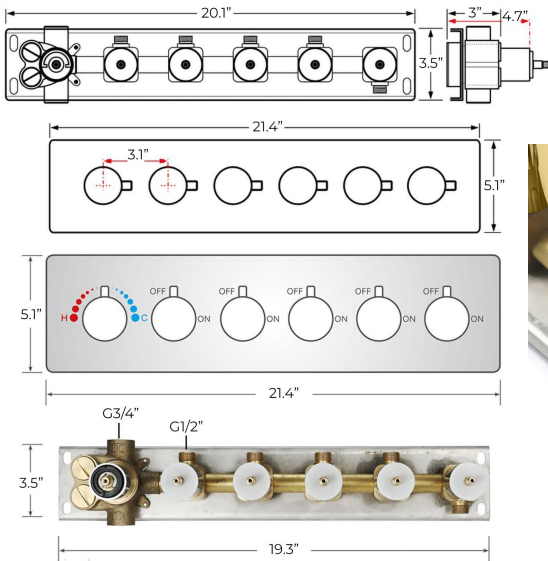

WATERFALL RAINFALL MIST THERMOSTATIC LED PHONE CONTROLLED RECESSED CEILING MOUNT GOLD SHOWER SYSTEM WITH JETTED BODY SPRAYS AND HANDHELD SHOWER SPECIFICATIONS

Shower Head

Product shown is only for installation display purpose

- Shower Panel /Hose Material: 304 Stainless Steel
- Shower Head Size: 800*600 mm
- Showerheads Install: Embedded Ceiling Mounted
- Concealed Mixer Install: Wall-Mounted
- LED Shower Head Functions: Rainfall, Waterfall, Mist
- Water Pressure: 0.3 MPA
- Water Flow: 16L/min~28L/min
- Shower Accessories Material: Brass
- LED Light: Need to Connect Power
- Shower Hose Length: 1.5M
- AC: 100-265V 50/60Hz
- Music: Need Bluetooth

Kinds of color **64**
temperature adjustable

WiFi
Built-in WIFI
Phone control color

Color software App install instruction
download name: **Smart Life**

All dimensions and specifications are nominal and may vary. Use actual products for accuracy in critical situations.

Shower Mixer

Product shown is only for installation display purpose

Hand Shower

Shower Mixer Connections

Spout

Body Jet

FEATURES

- Material: Brass
- Base Plate Height: 5-1/8"
- Base Plate Width: 5-1/8"
- Jet Surface Area: 3-1/8"
- Surface Depth: 1/4"
- Adjustment Angle: 5°
- Male NPT Connection: 1/2"
- Maximum Flow Rate: 2.5 GPM (9.5L/min) max @ 80 psi