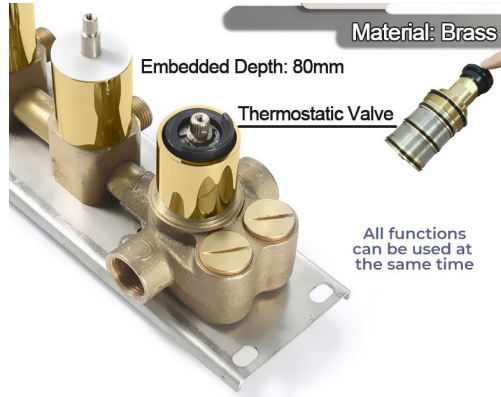

WATERFALL RAINFALL MIST THERMOSTATIC LED PHONE CONTROLLED RECESSED CEILING MOUNT GOLD SHOWER SYSTEM WITH JETTED BODY SPRAYS AND HANDHELD SHOWER SPECIFICATIONS

Shower Head

Product shown is only for installation display purpose

- Shower Panel /Hose Material: 304 Stainless Steel
- Shower Head Size: 800*600 mm
- Showerheads Install: Embedded Ceiling Mounted
- Concealed Mixer Install: Wall-Mounted
- LED Shower Head Functions: Rainfall, Waterfall, Mist
- Water Pressure: 0.3 MPA
- Water Flow: 16L/min~28L/min
- Shower Accessories Material: Brass
- LED Light: Need to Connect Power
- Shower Hose Length: 1.5M
- AC: 100-265V 50/60Hz
- Music: Need Bluetooth

Kinds of color **64**
temperature adjustable

WiFi
Built-in WIFI
Phone control color

Color software App install instruction
download name: **Smart Life**

All dimensions and specifications are nominal and may vary. Use actual products for accuracy in critical situations.

Shower Mixer

Product shown is only for installation display purpose

Hand Shower

Shower Mixer Connections

Spout

Body Jet

FEATURES

- Material: Brass
- Base Plate Height: 5-1/8"
- Base Plate Width: 5-1/8"
- Jet Surface Area: 3-1/8"
- Surface Depth: 1/4"
- Adjustment Angle: 5°
- Male NPT Connection: 1/2"
- Maximum Flow Rate: 2.5 GPM (9.5L/min) max @ 80 psi