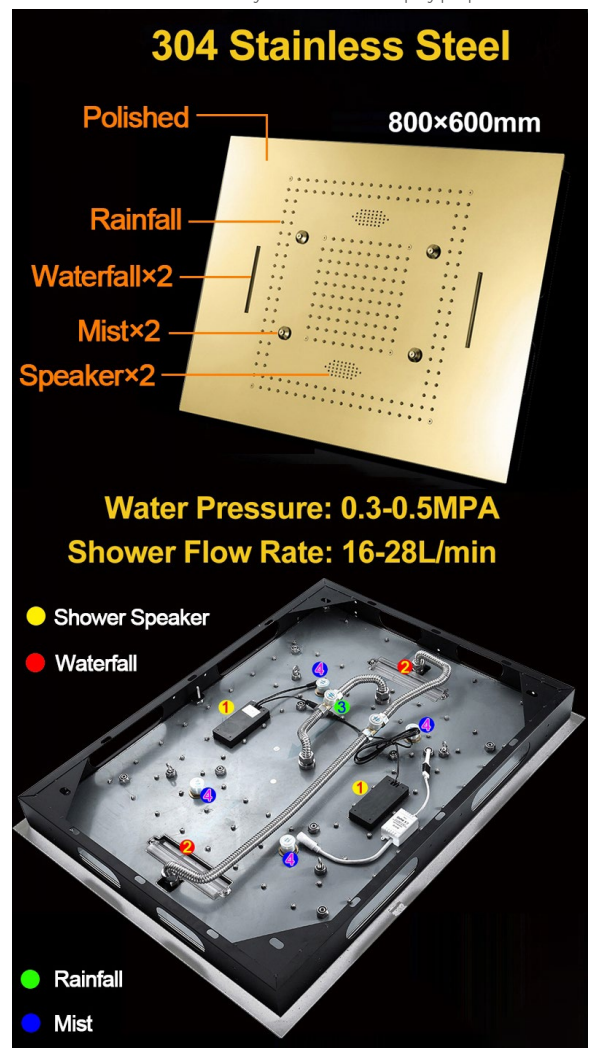

WATERFALL RAINFALL MIST THERMOSTATIC LED PHONE CONTROLLED RECESSED CEILING MOUNT GOLD SHOWER SYSTEM WITH JETTED BODY SPRAYS AND HANDHELD SHOWER SPECIFICATIONS

Shower Head

Product shown is only for installation display purpose

- Shower Panel /Hose Material: 304 Stainless Steel
- Shower Head Size: 800*600 mm
- Showerheads Install: Embedded Ceiling Mounted
- Concealed Mixer Install: Wall-Mounted
- LED Shower Head Functions: Rainfall, Waterfall, Mist
- Water Pressure: 0.3 MPA
- Water Flow: 16L/min~28L/min
- Shower Accessories Material: Brass
- LED Light: Need to Connect Power
- Shower Hose Length: 1.5M
- AC: 100-265V 50/60Hz
- Music: Need Bluetooth

Kinds of color **64**
temperature adjustable

WiFi
Built-in WIFI
Phone control color

Color software App install instruction
download name: **Smart Life**

All dimensions and specifications are nominal and may vary. Use actual products for accuracy in critical situations.

Shower Mixer

Product shown is only for installation display purpose

Hand Shower

Shower Mixer Connections

Spout

Body Jet

FEATURES

- Material: Brass
- Base Plate Height: 5-1/8"
- Base Plate Width: 5-1/8"
- Jet Surface Area: 3-1/8"
- Surface Depth: 1/4"
- Adjustment Angle: 5°
- Male NPT Connection: 1/2"
- Maximum Flow Rate: 2.5 GPM (9.5L/min) max @ 80 psi