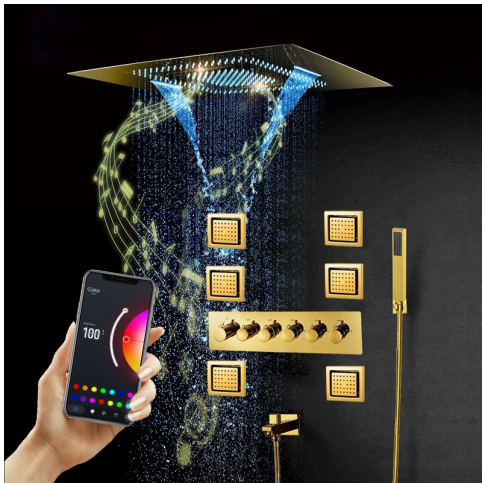

WATERFALL RAINFALL MIST THERMOSTATIC LED PHONE CONTROLLED RECESSED CEILING MOUNT GOLD SHOWER SYSTEM WITH JETTED BODY SPRAYS AND HANDHELD SHOWER SPECIFICATIONS

Shower Head

Product shown is only for installation display purpose

- Shower Panel /Hose Material: 304 Stainless Steel
- Shower Head Size: 800*600 mm
- Showerheads Install: Embedded Ceiling Mounted
- Concealed Mixer Install: Wall-Mounted
- LED Shower Head Functions: Rainfall, Waterfall, Mist
- Water Pressure: 0.3 MPA
- Water Flow: 16L/min~28L/min
- Shower Accessories Material: Brass
- LED Light: Need to Connect Power
- Shower Hose Length: 1.5M
- AC: 100-265V 50/60Hz
- Music: Need Bluetooth

Kinds of color **64**
temperature adjustable

WiFi
Built-in WIFI
Phone control color

Color software App install instruction
download name: **Smart Life**

All dimensions and specifications are nominal and may vary. Use actual products for accuracy in critical situations.

Shower Mixer

Product shown is only for installation display purpose

Hand Shower

Shower Mixer Connections

Spout

Body Jet

FEATURES

- Material: Brass
- Base Plate Height: 5-1/8"
- Base Plate Width: 5-1/8"
- Jet Surface Area: 3-1/8"
- Surface Depth: 1/4"
- Adjustment Angle: 5°
- Male NPT Connection: 1/2"
- Maximum Flow Rate: 2.5 GPM (9.5L/min) max @ 80 psi